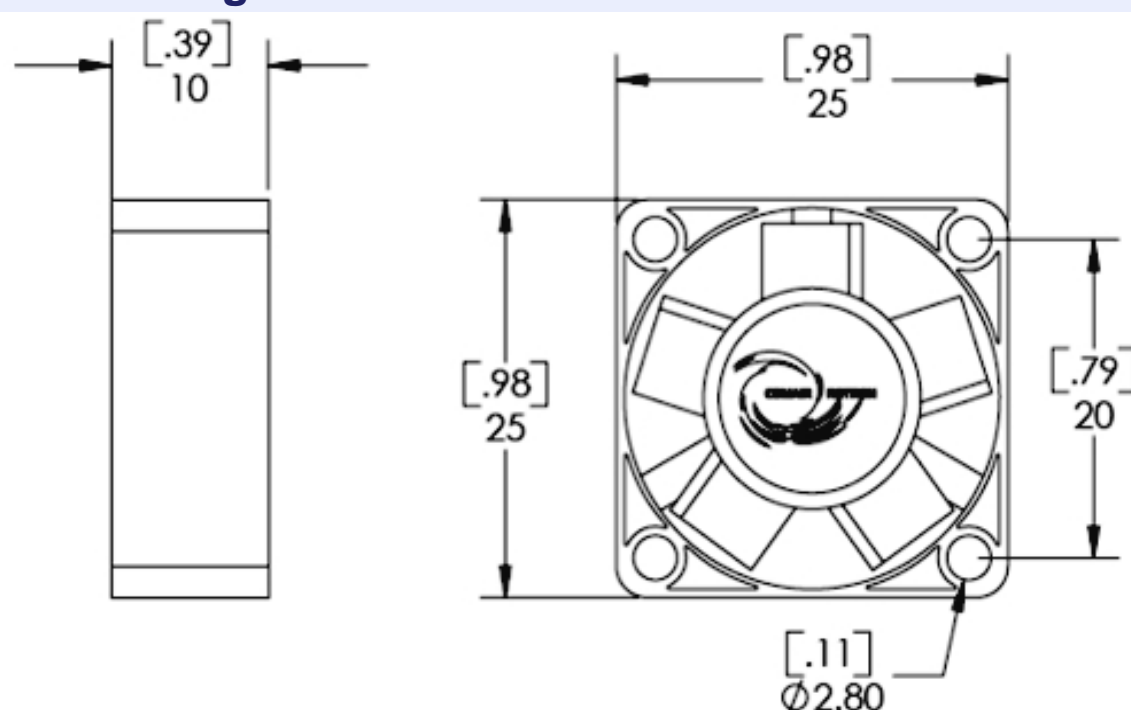

Mechanical Drawing

Comair Rotron, Inc. Phone: 858.348.6200 FAX: 858.566.4577 sales@comairrotron.com	ThermaFlo, Inc. Phone: 972.312.8609 FAX: 972.312.8617 info@thermaflo.com	Comair Rotron Europe, Ltd. Phone: +44.1527.520525 FAX: +44.1527.520565 saleseurope@comairrotron.com	Comair Rotron Fan Company Ltd. Phone: +86.21.52260581 FAX: +86.21.52260597 salesasia@comairrotron.com

Print Date: Saturday, August 18, 2007 at 23:46:56 - DC Fan Datasheet - Web Version 1.0 Rev. B

Fan Performance Curve

Fan Configuration Options

Flight LT 25x10 / **CR0212LB -G50** / **032602** / **Yes**
(Family) (Model) (Part #) (In Stock)

Fan Speed:	8000 RPM	Fan Bearings:	Ball Bearings
Fan Airflow Direction:	Flow R (CCW Rotation)	Fan Termination:	Leads

Fan Monitoring Options: No Fan Monitoring Options Selected

Fan Speed Control Option: No ThermaPro - V Fan Speed Control Options Selected

Environmental Protection Options: No Enviroshield Options Selected

Comair Rotron, Inc. Phone: 858.348.6200 FAX: 858.566.4577 sales@comairrotron.com	ThermaFlo, Inc. Phone: 972.312.8609 FAX: 972.312.8617 info@thermaflo.com	Comair Rotron Europe, Ltd. Phone: +44.1527.520525 FAX: +44.1527.520565 saleseurope@comairrotron.com	Comair Rotron Fan Company Ltd. Phone: +86.21.52260581 FAX: +86.21.52260597 salesasia@comairrotron.com

Print Date: Saturday, August 18, 2007 at 23:46:56 - DC Fan Datasheet - Web Version 1.0 Rev. B

Comair Rotron, Inc. Phone: 858.348.6200 FAX: 858.566.4577 sales@comairrotron.com	ThermaFlo, Inc. Phone: 972.312.8609 FAX: 972.312.8617 info@thermaflo.com	Comair Rotron Europe, Ltd. Phone: +44.1527.520525 FAX: +44.1527.520565 saleseurope@comairrotron.com	Comair Rotron Fan Company Ltd. Phone: +86.21.52260581 FAX: +86.21.52260597 salesasia@comairrotron.com

Print Date: Saturday, August 18, 2007 at 23:46:56 - DC Fan Datasheet - Web Version 1.0 Rev. B